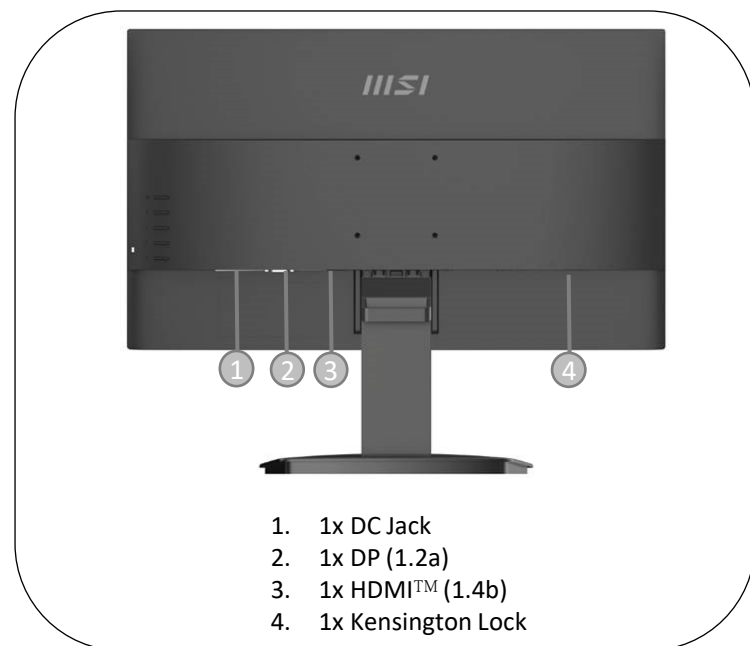

PRO MP2412

Business & Productivity Monitor

SPECIFICATIONS

Type / Size	23.8"
Active Display Area (mm)	527.04(H)x296.46(V)
Curvature	Flat
Panel Type	VA
Resolution	1920 x 1080 (Full HD)
Pixel Pitch	0.2745(H) x 0.2745(V)
Aspect Ratio	16:9
Brightness (nits)	300
Contrast Ratio	4000:1
Refresh Rate	100Hz
Response Time	1ms (MPRT) / 4ms (GTG)
View Angles	178°(H) / 178°(V)
sRGB	113% (CIE 1976)
Surface Treatment	Anti-glare
Display Colors	16.7M
Color Bit	8 bits (6 bits + FRC)
Video Interface	1x HDMI™ (1.4b) 1x DP (1.2a)
Power Type	External Adaptor 12V 2.5A
Power Input	100~240V, 50~60Hz
Adjustment (Tilt)	-5° ~ 20°
Kensington Lock	Yes
VESA Mounting	75 x 75 mm
Dimension (W x H x D)	541.9 x 182.0 x 428.5 mm (21.33 x 7.17 x 16.87 inch)
Weight (NW / GW)	2.9 kg (6.39 lbs) / 4.4 kg (9.7 lbs)
Dimension (W x D x H) With Carton	605 x 116 x 407 mm (23.82 x 4.57 x 16.02 inch)
Dimension (W x D x H) With Outer Carton	620 x 130 x 431 mm (24.41 x 5.12 x 16.97 inch)
Note	HDMI: 1920 x 1080 (Up to 100Hz) DP: 1920 x 1080 (Up to 100Hz) Adaptive-Sync Support

Accessory Slot Design

Enjoy a clean table with the accessory slot design where you can put your MSI Pen or Smartphone and you will not miss any important messages anymore.

Display Kit Support

Providing the most convenient tool, the proper color & display mode to you while working with it everyday

VESA Mount Support

To be mounted on the wall of your office & home with a VESA standard design which can make it completely invisible on a desk

- 1x DC Jack
- 1x DP (1.2a)
- 1x HDMI™ (1.4b)
- 1x Kensington Lock